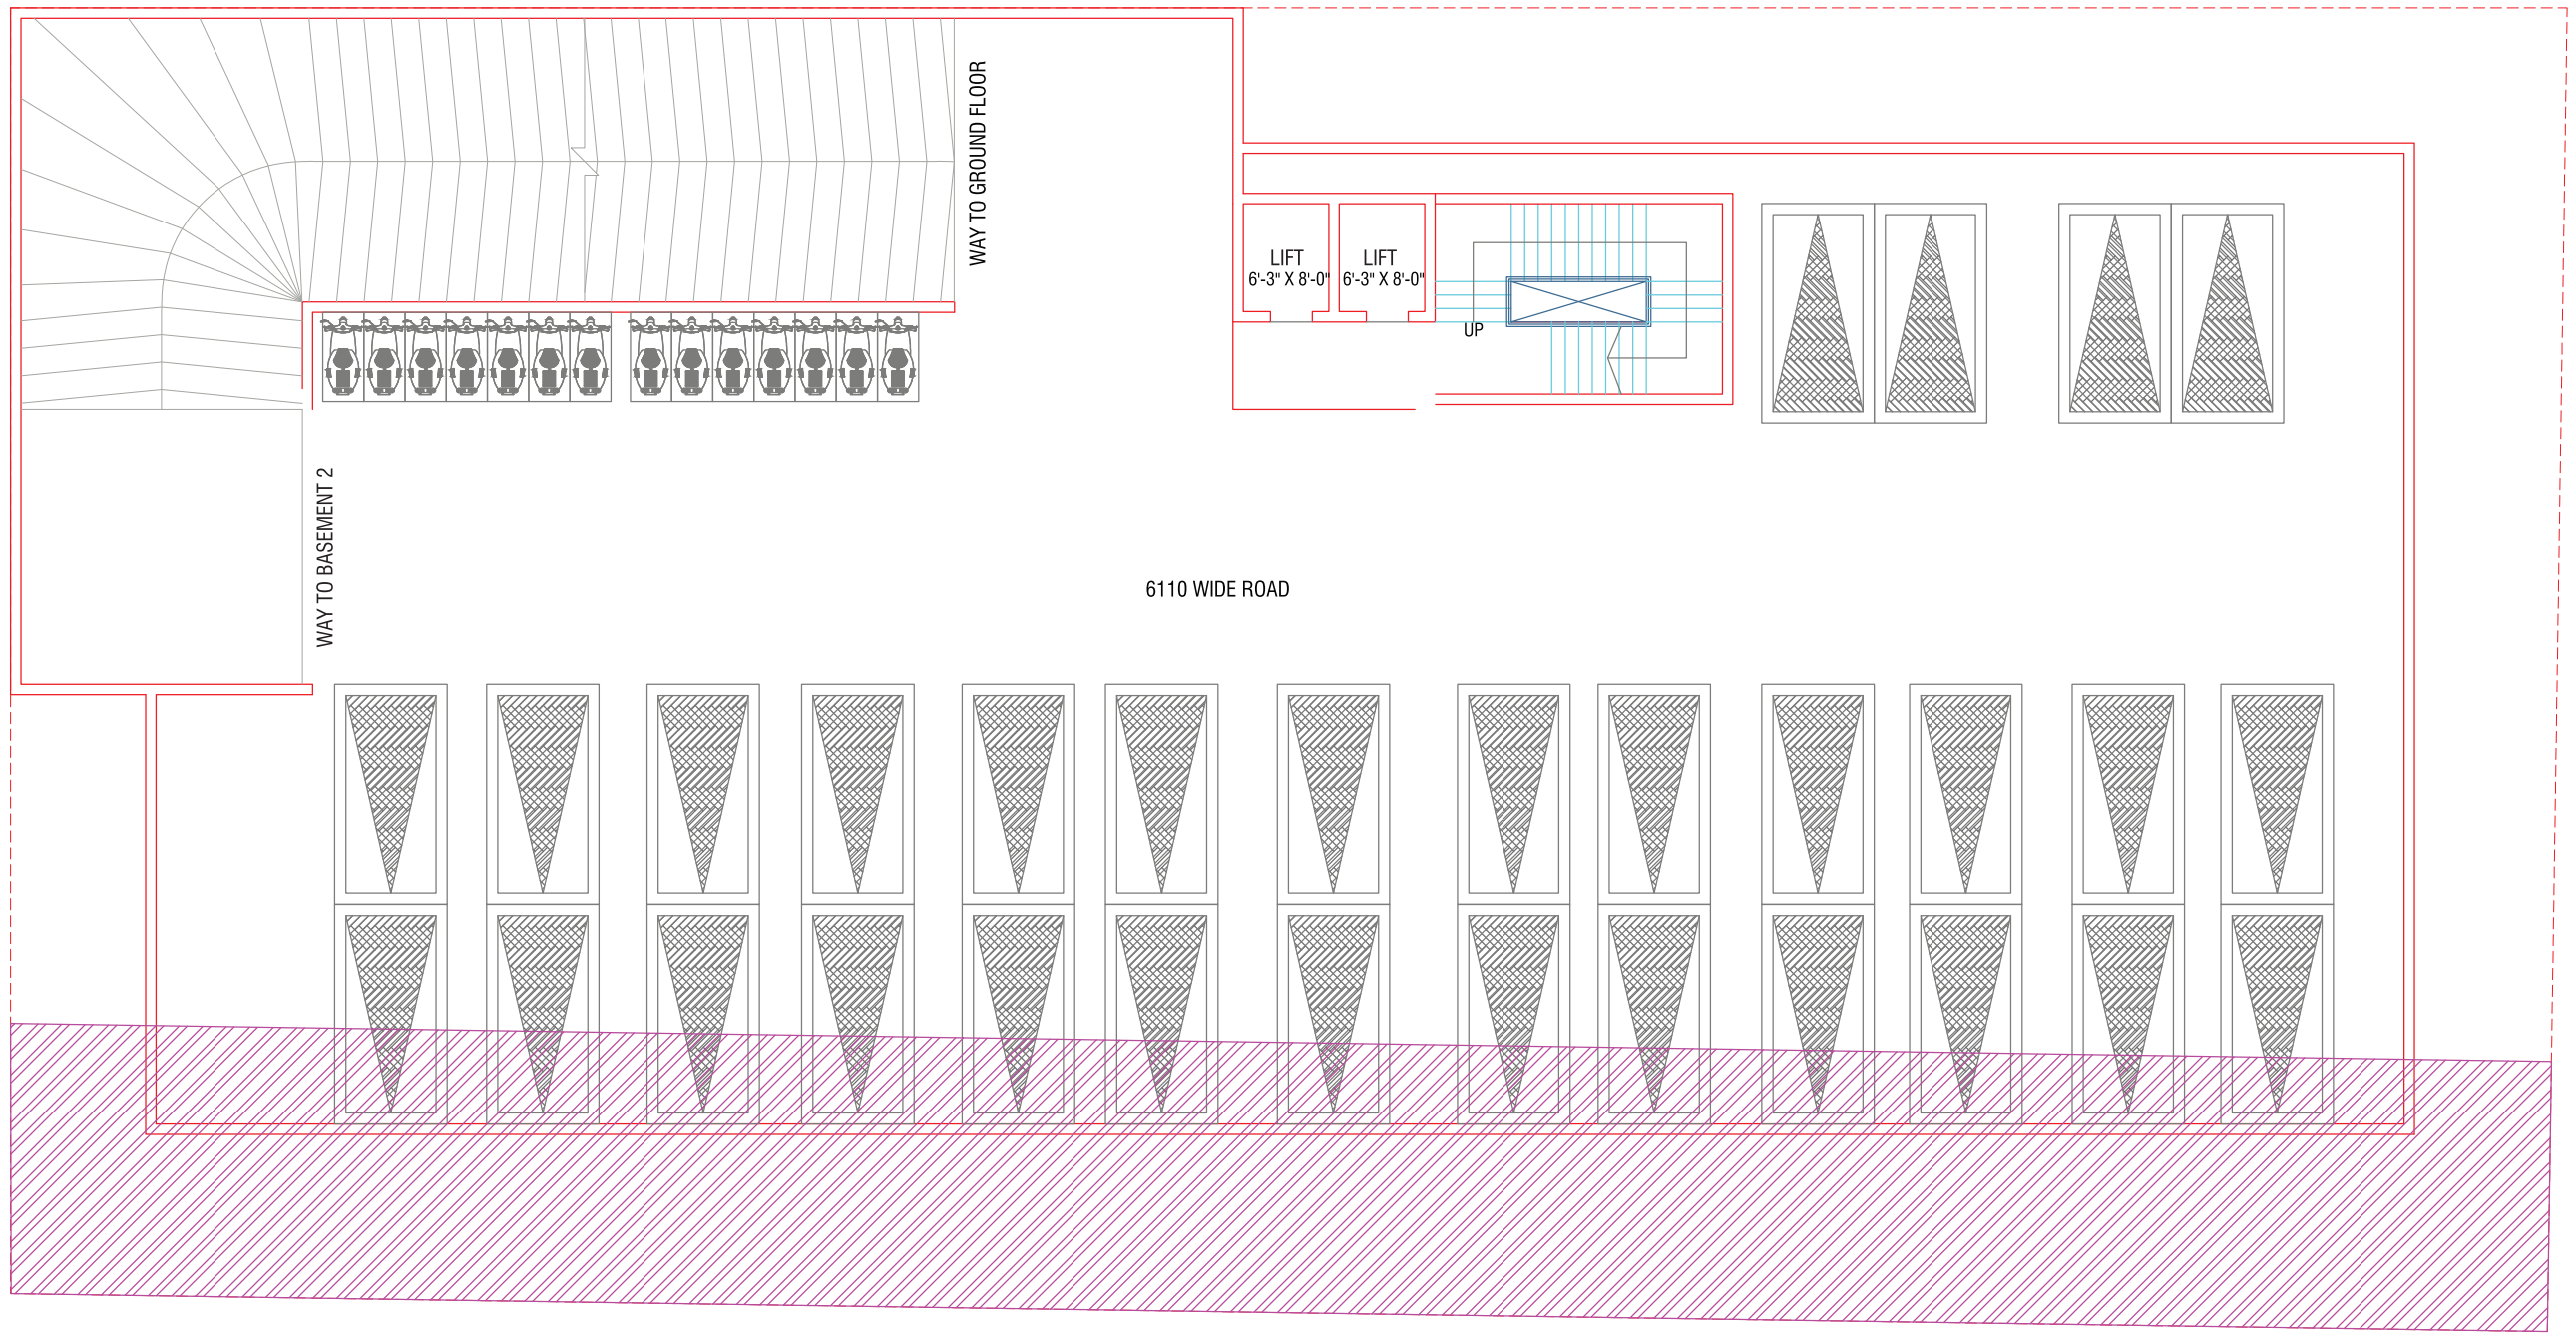

BUSINESS HUB

18.00 M T . W I D E T . P . S . R O A D

BUSINESS HUB

BASEMENT-2

BASEMENT-1

BUSINESS HUB