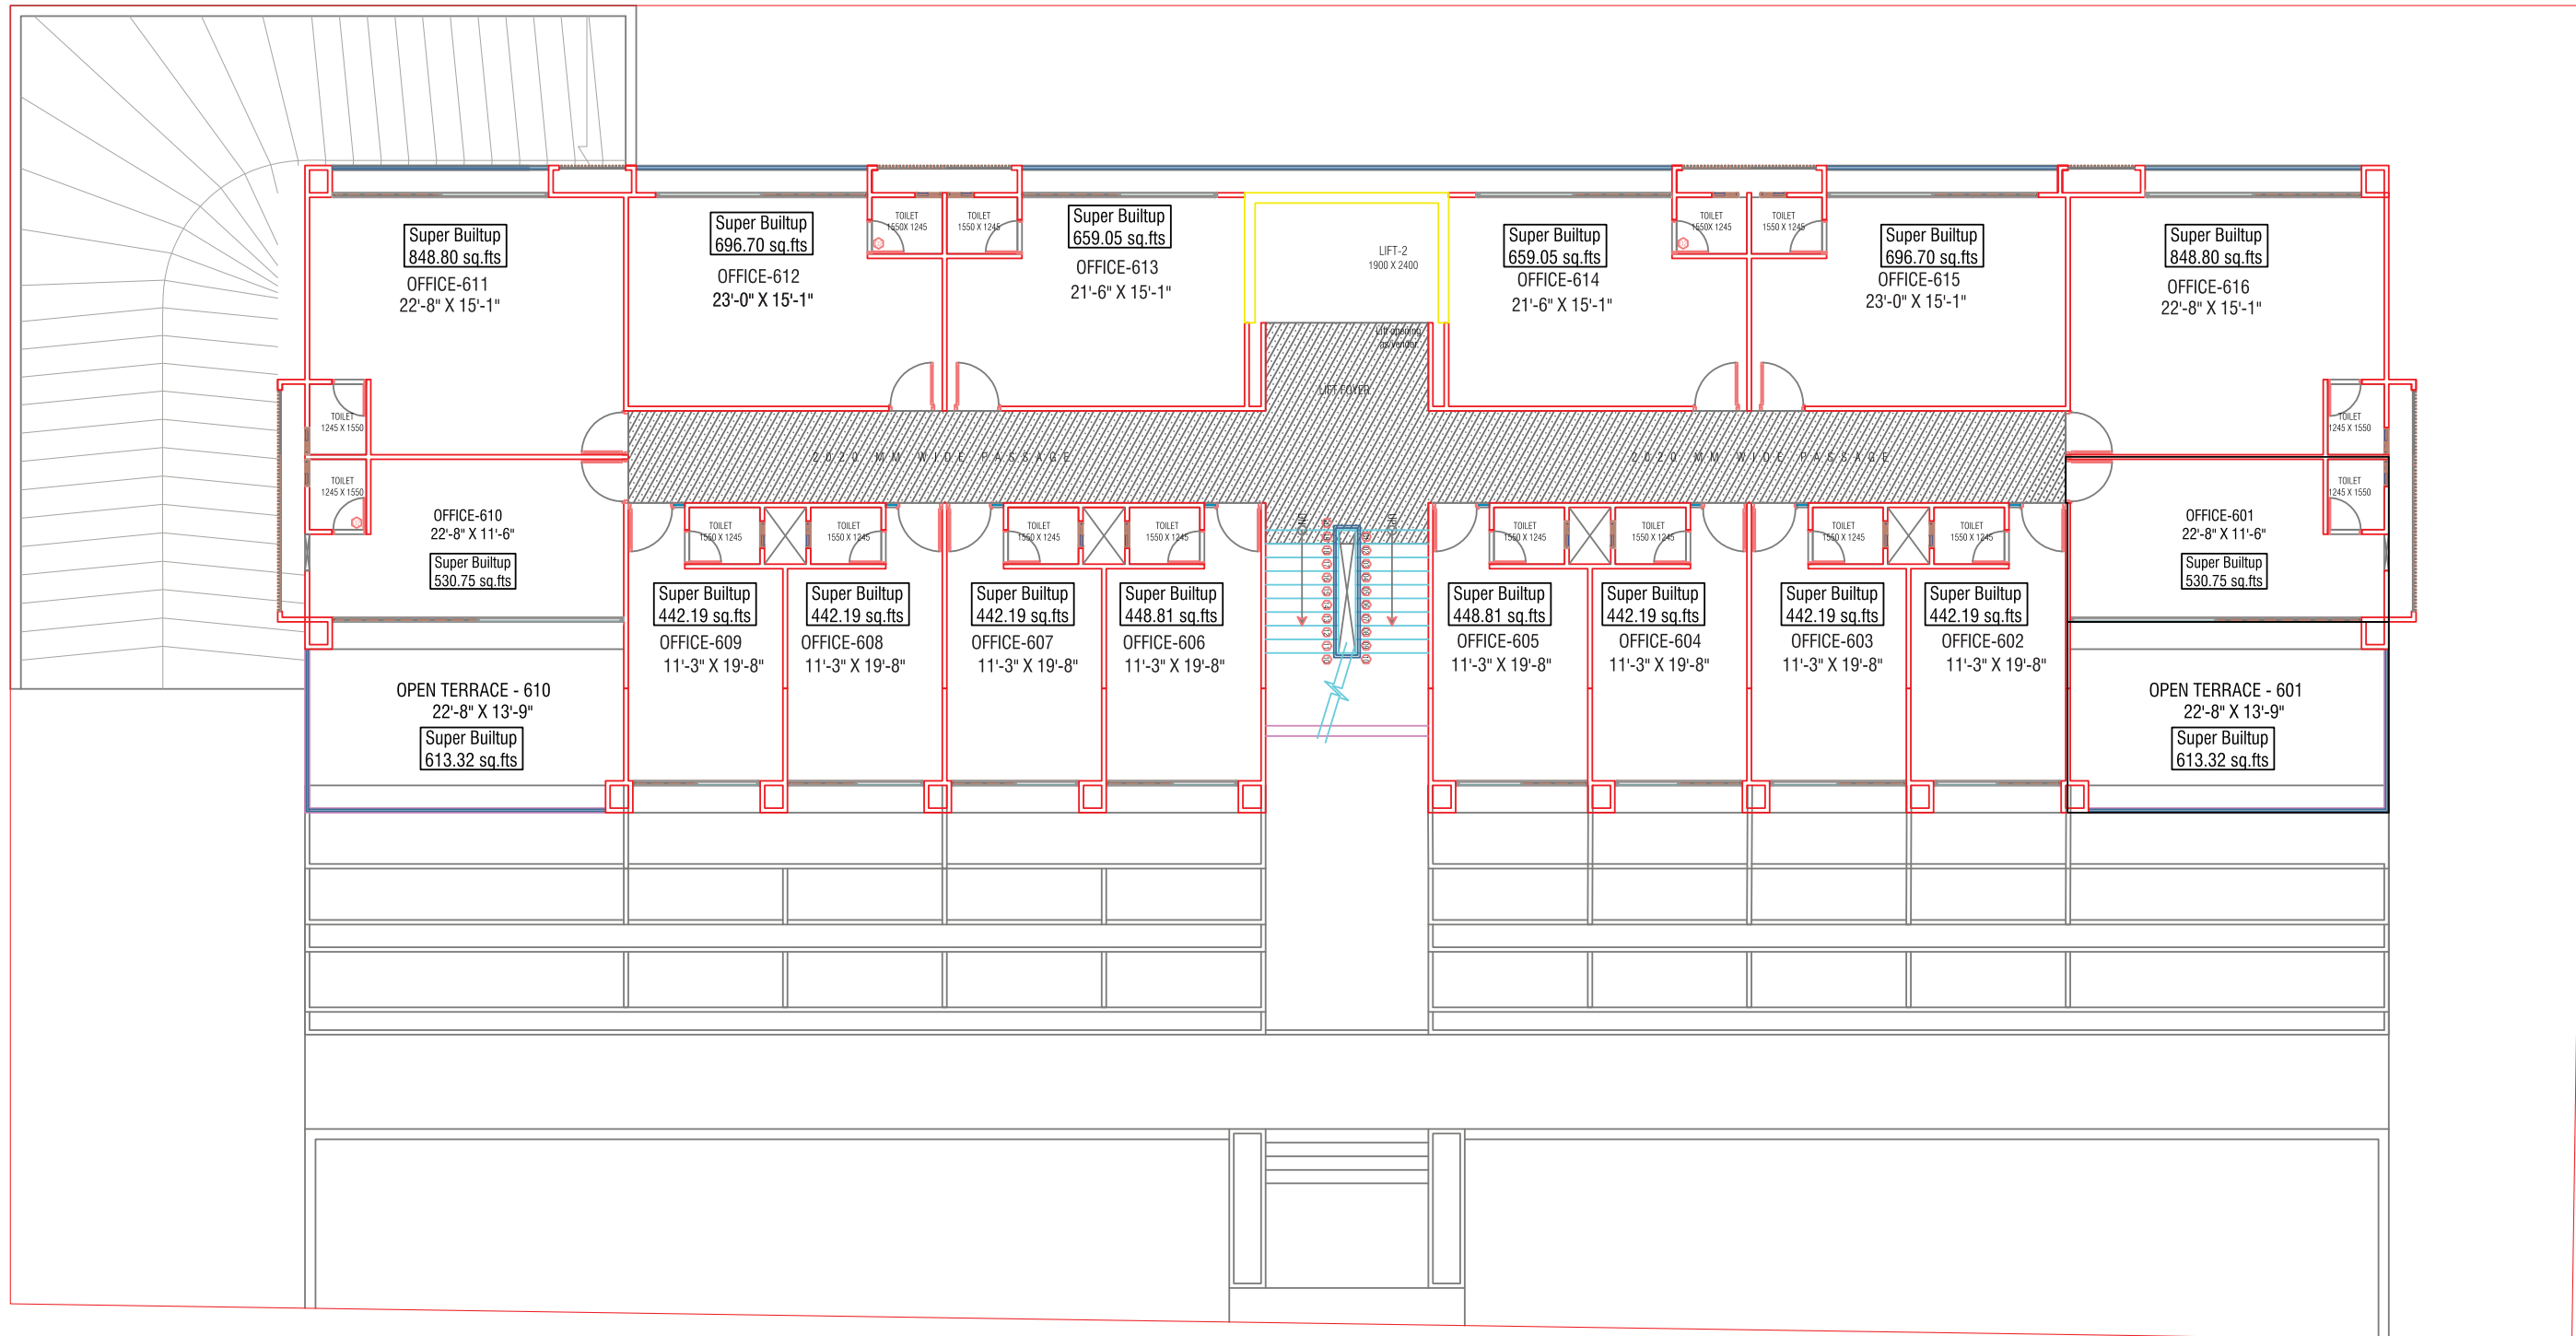

BUSINESS HUB

18.00 M T . W I D E T . P . S . R O A D

BUSINESS HUB

BASEMENT-2

BASEMENT-1

BUSINESS HUB