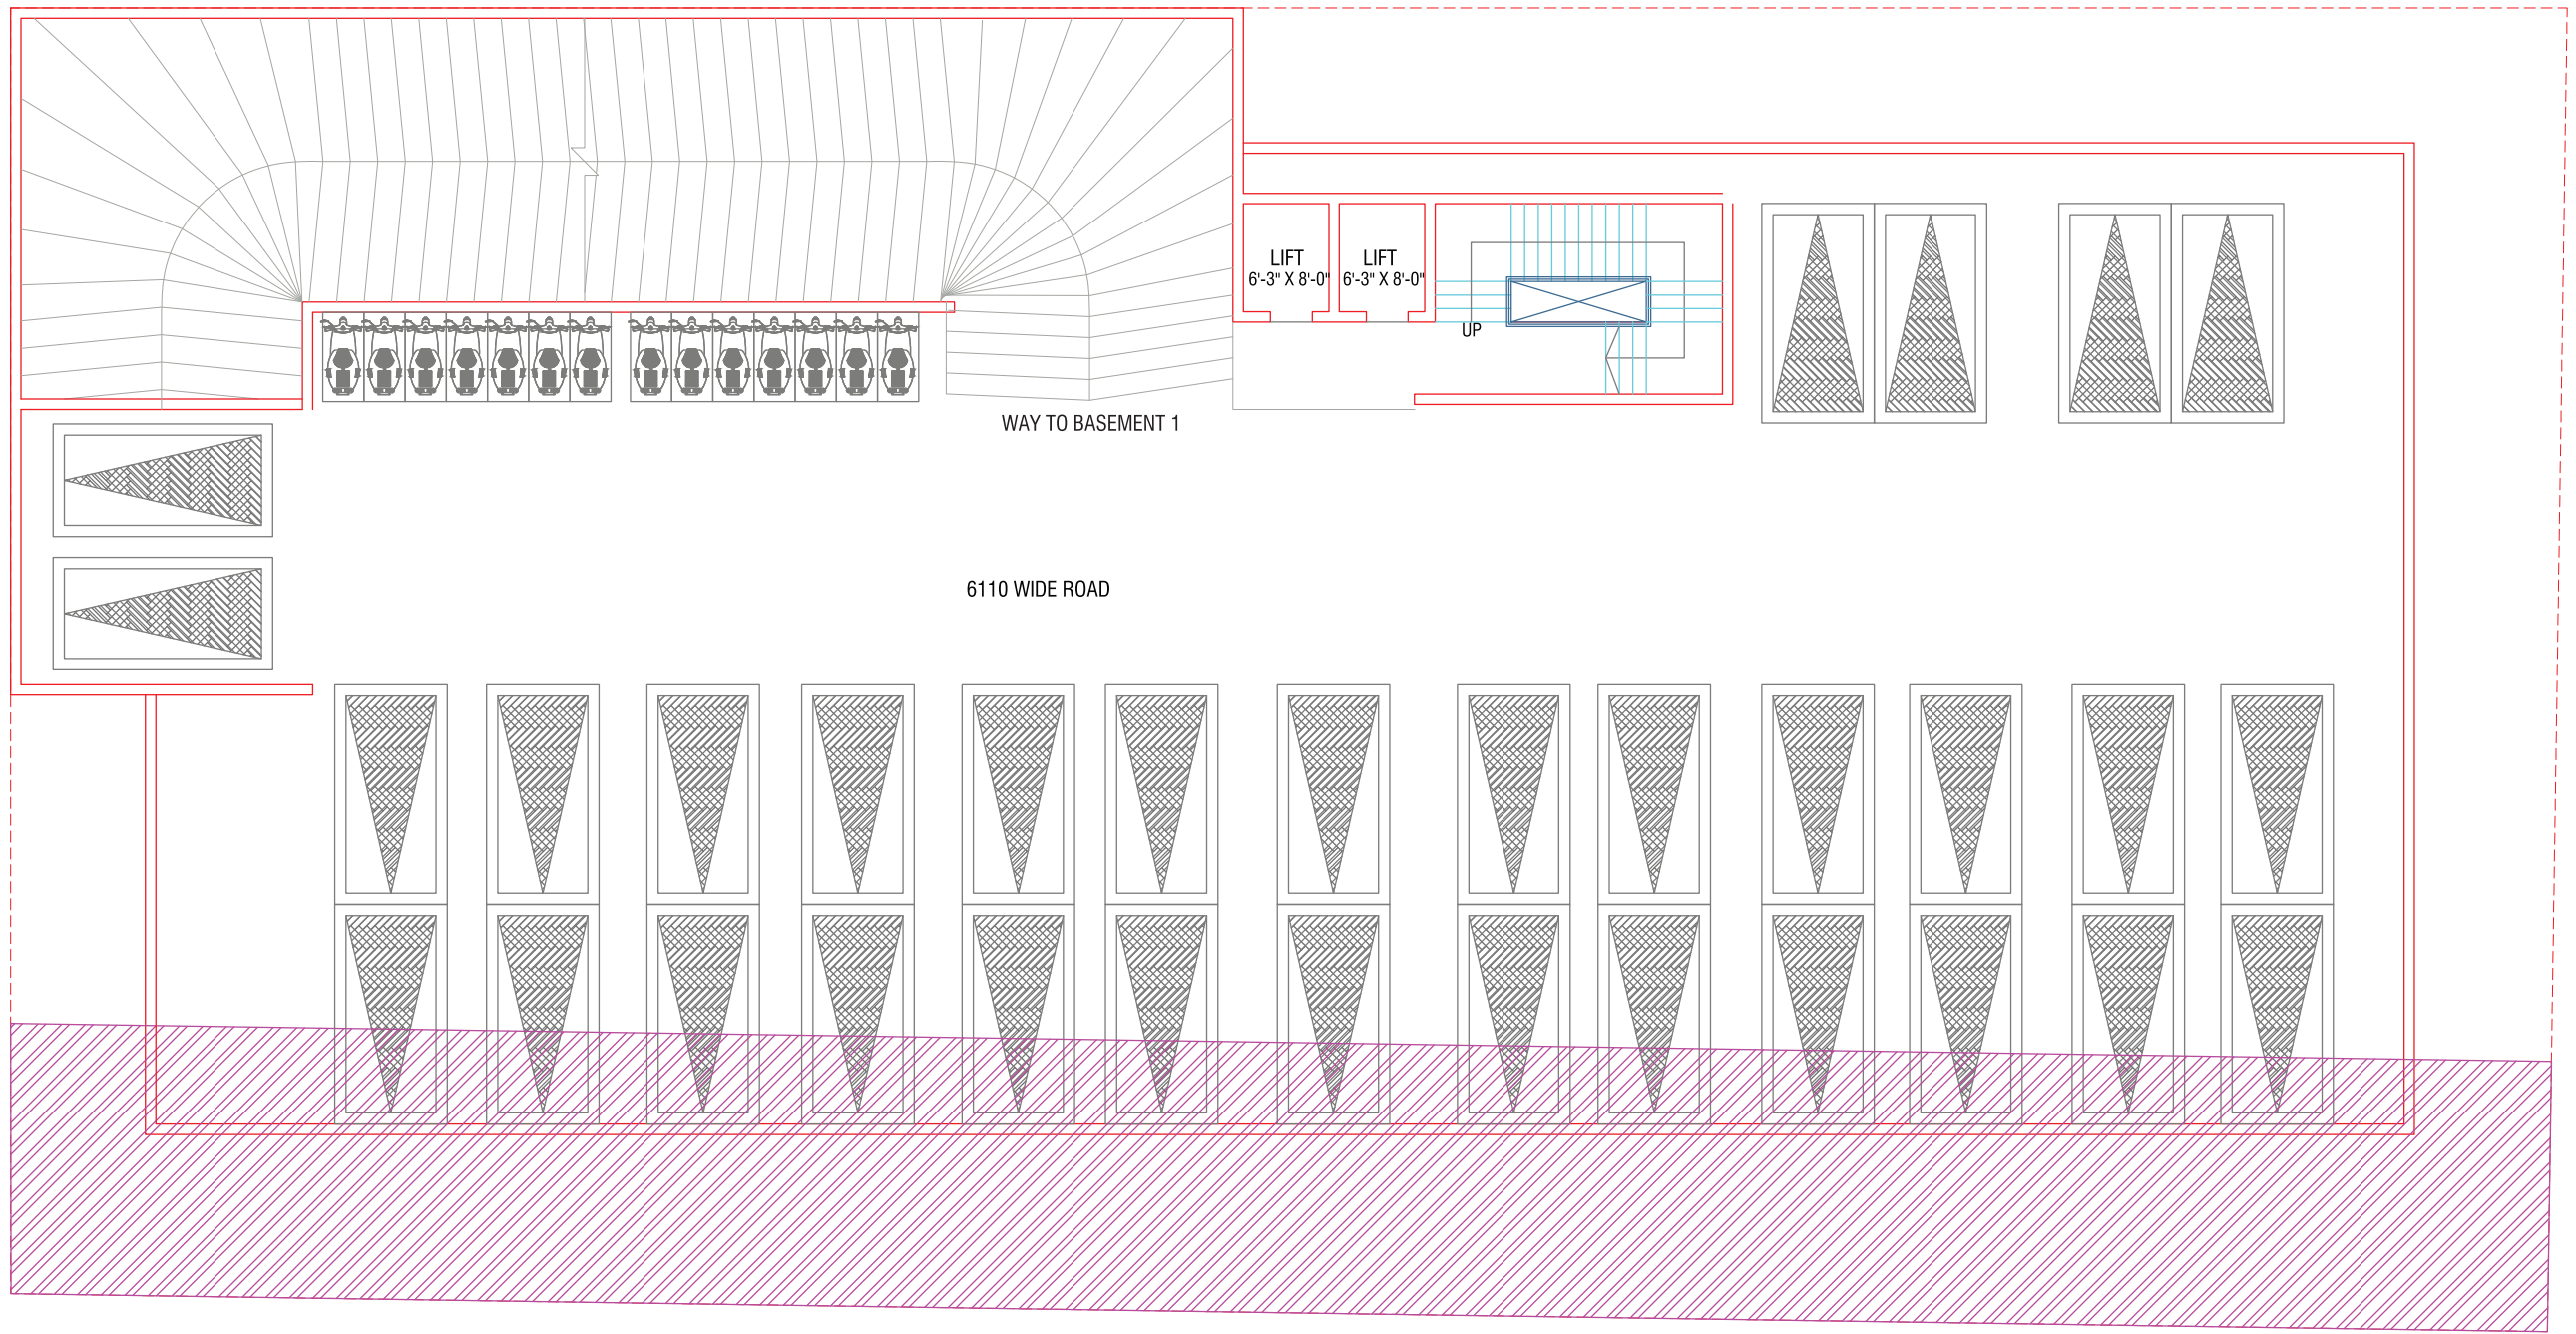

BUSINESS HUB

18.00 M T . W I D E T . P . S . R O A D

BUSINESS HUB

BASEMENT-2

BASEMENT-1

BUSINESS HUB