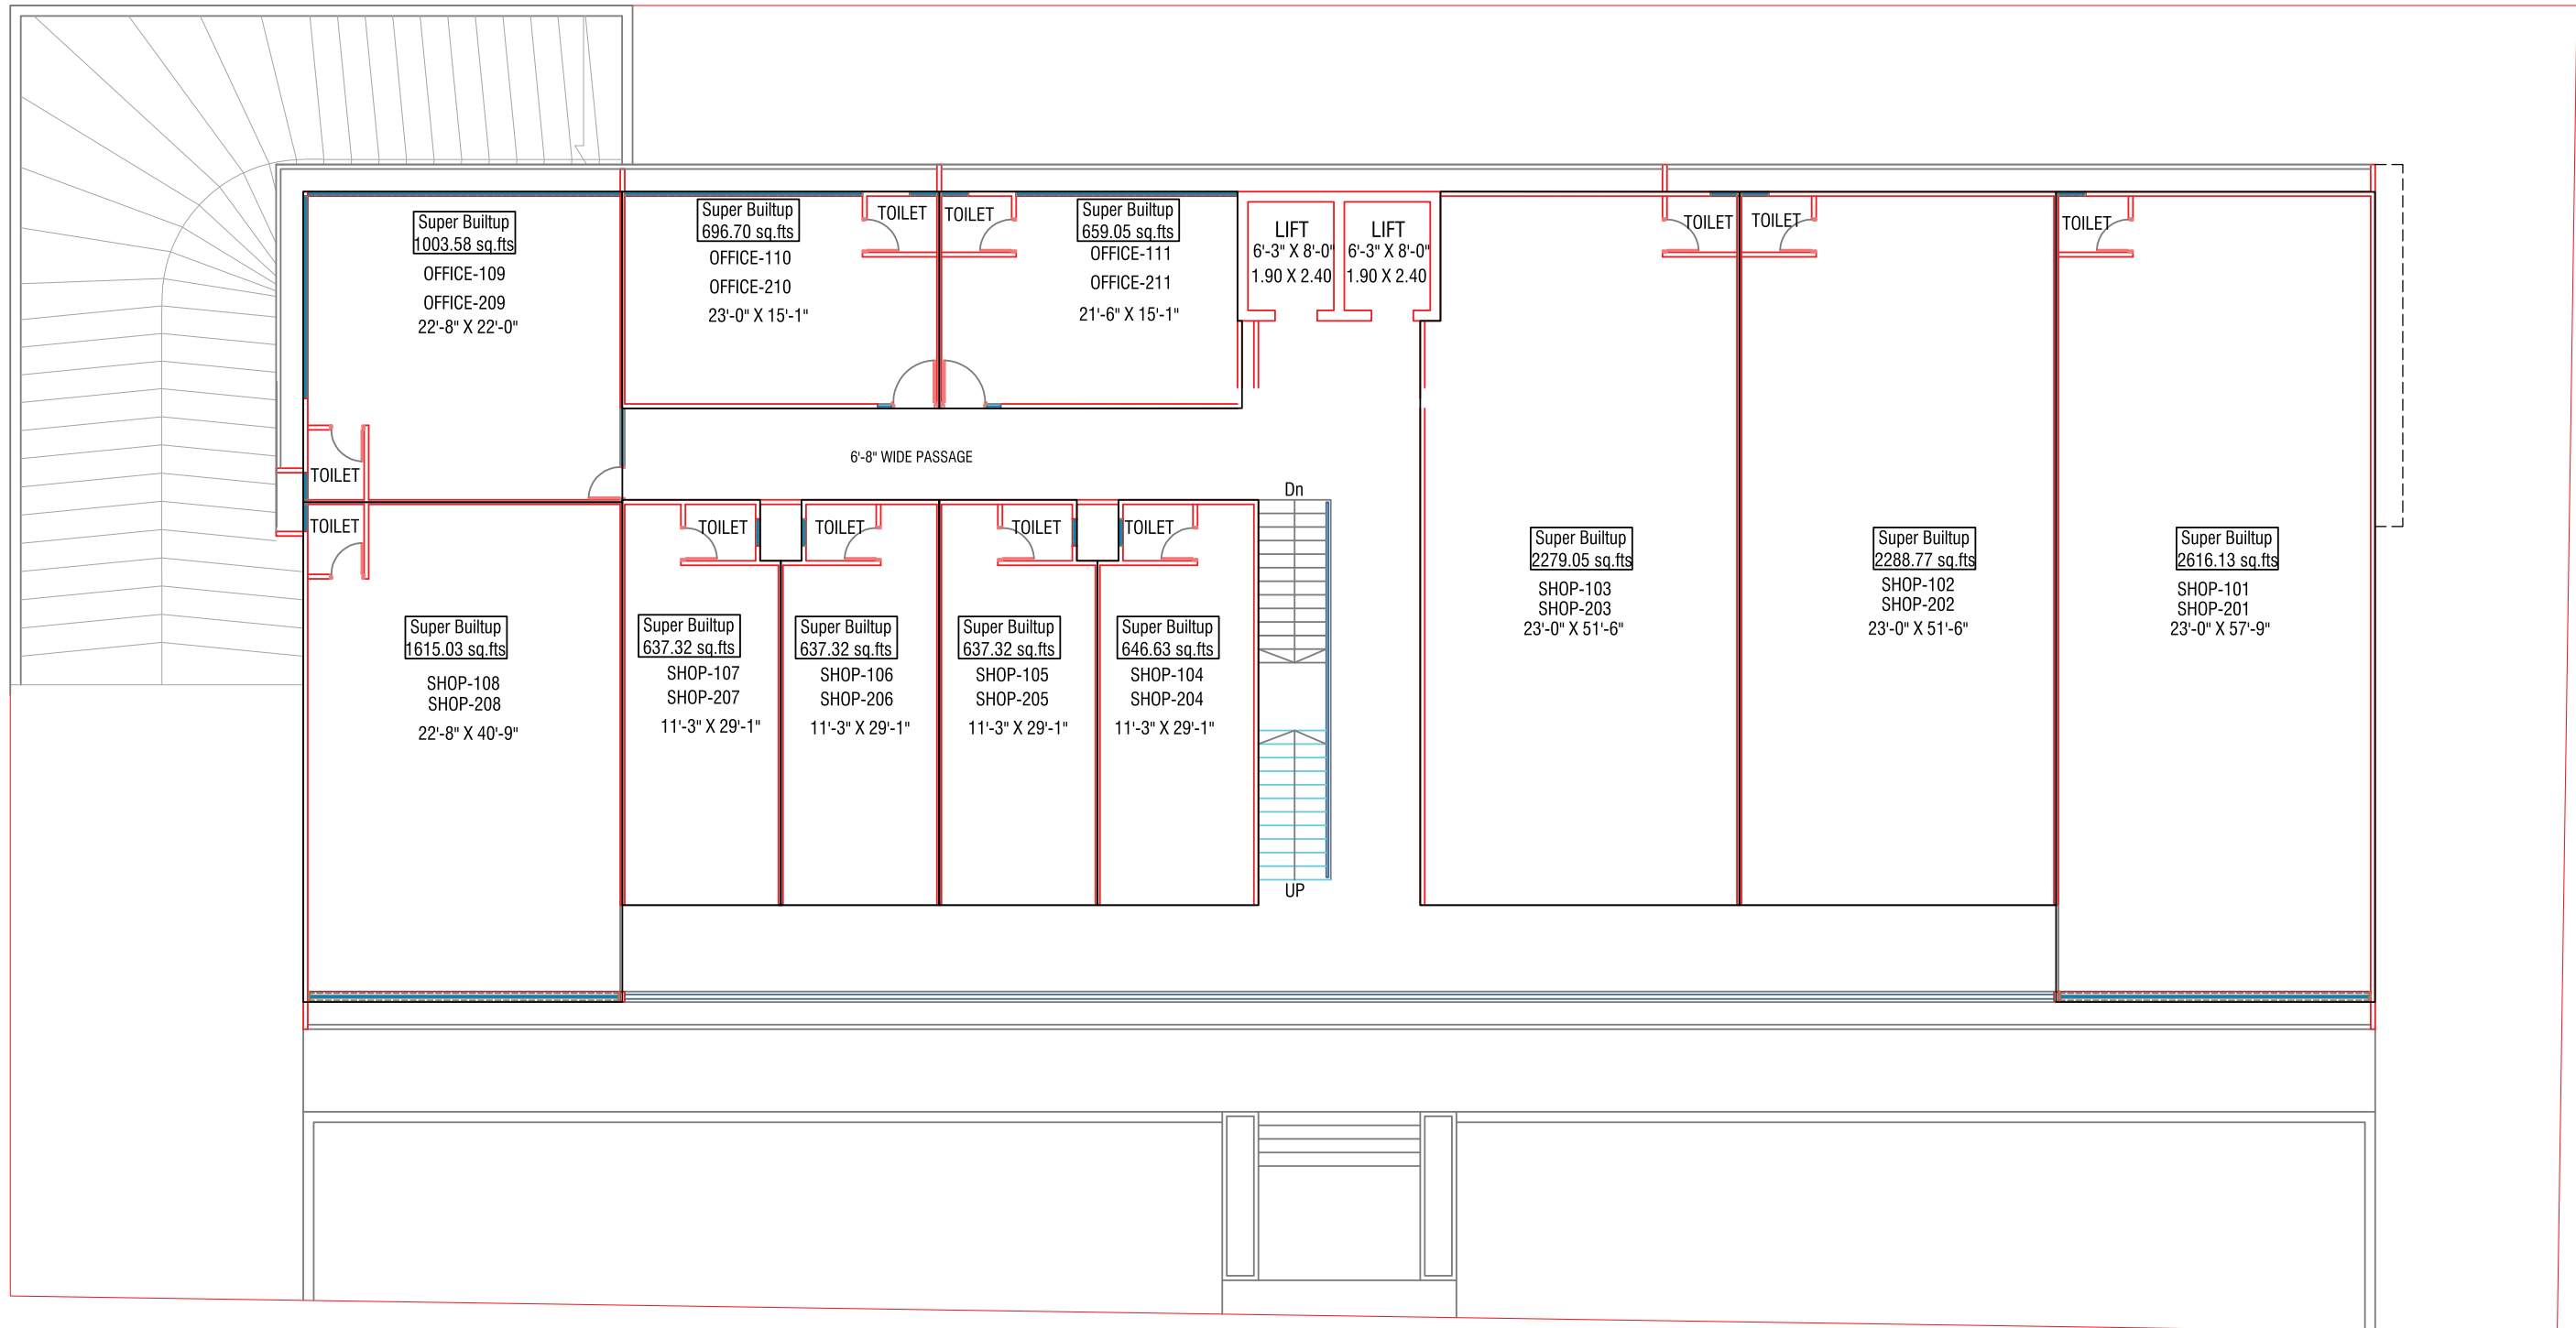

BUSINESS HUB

18.00 M T . W I D E T . P . S . R O A D

BUSINESS HUB

BASEMENT-2

BASEMENT-1

BUSINESS HUB