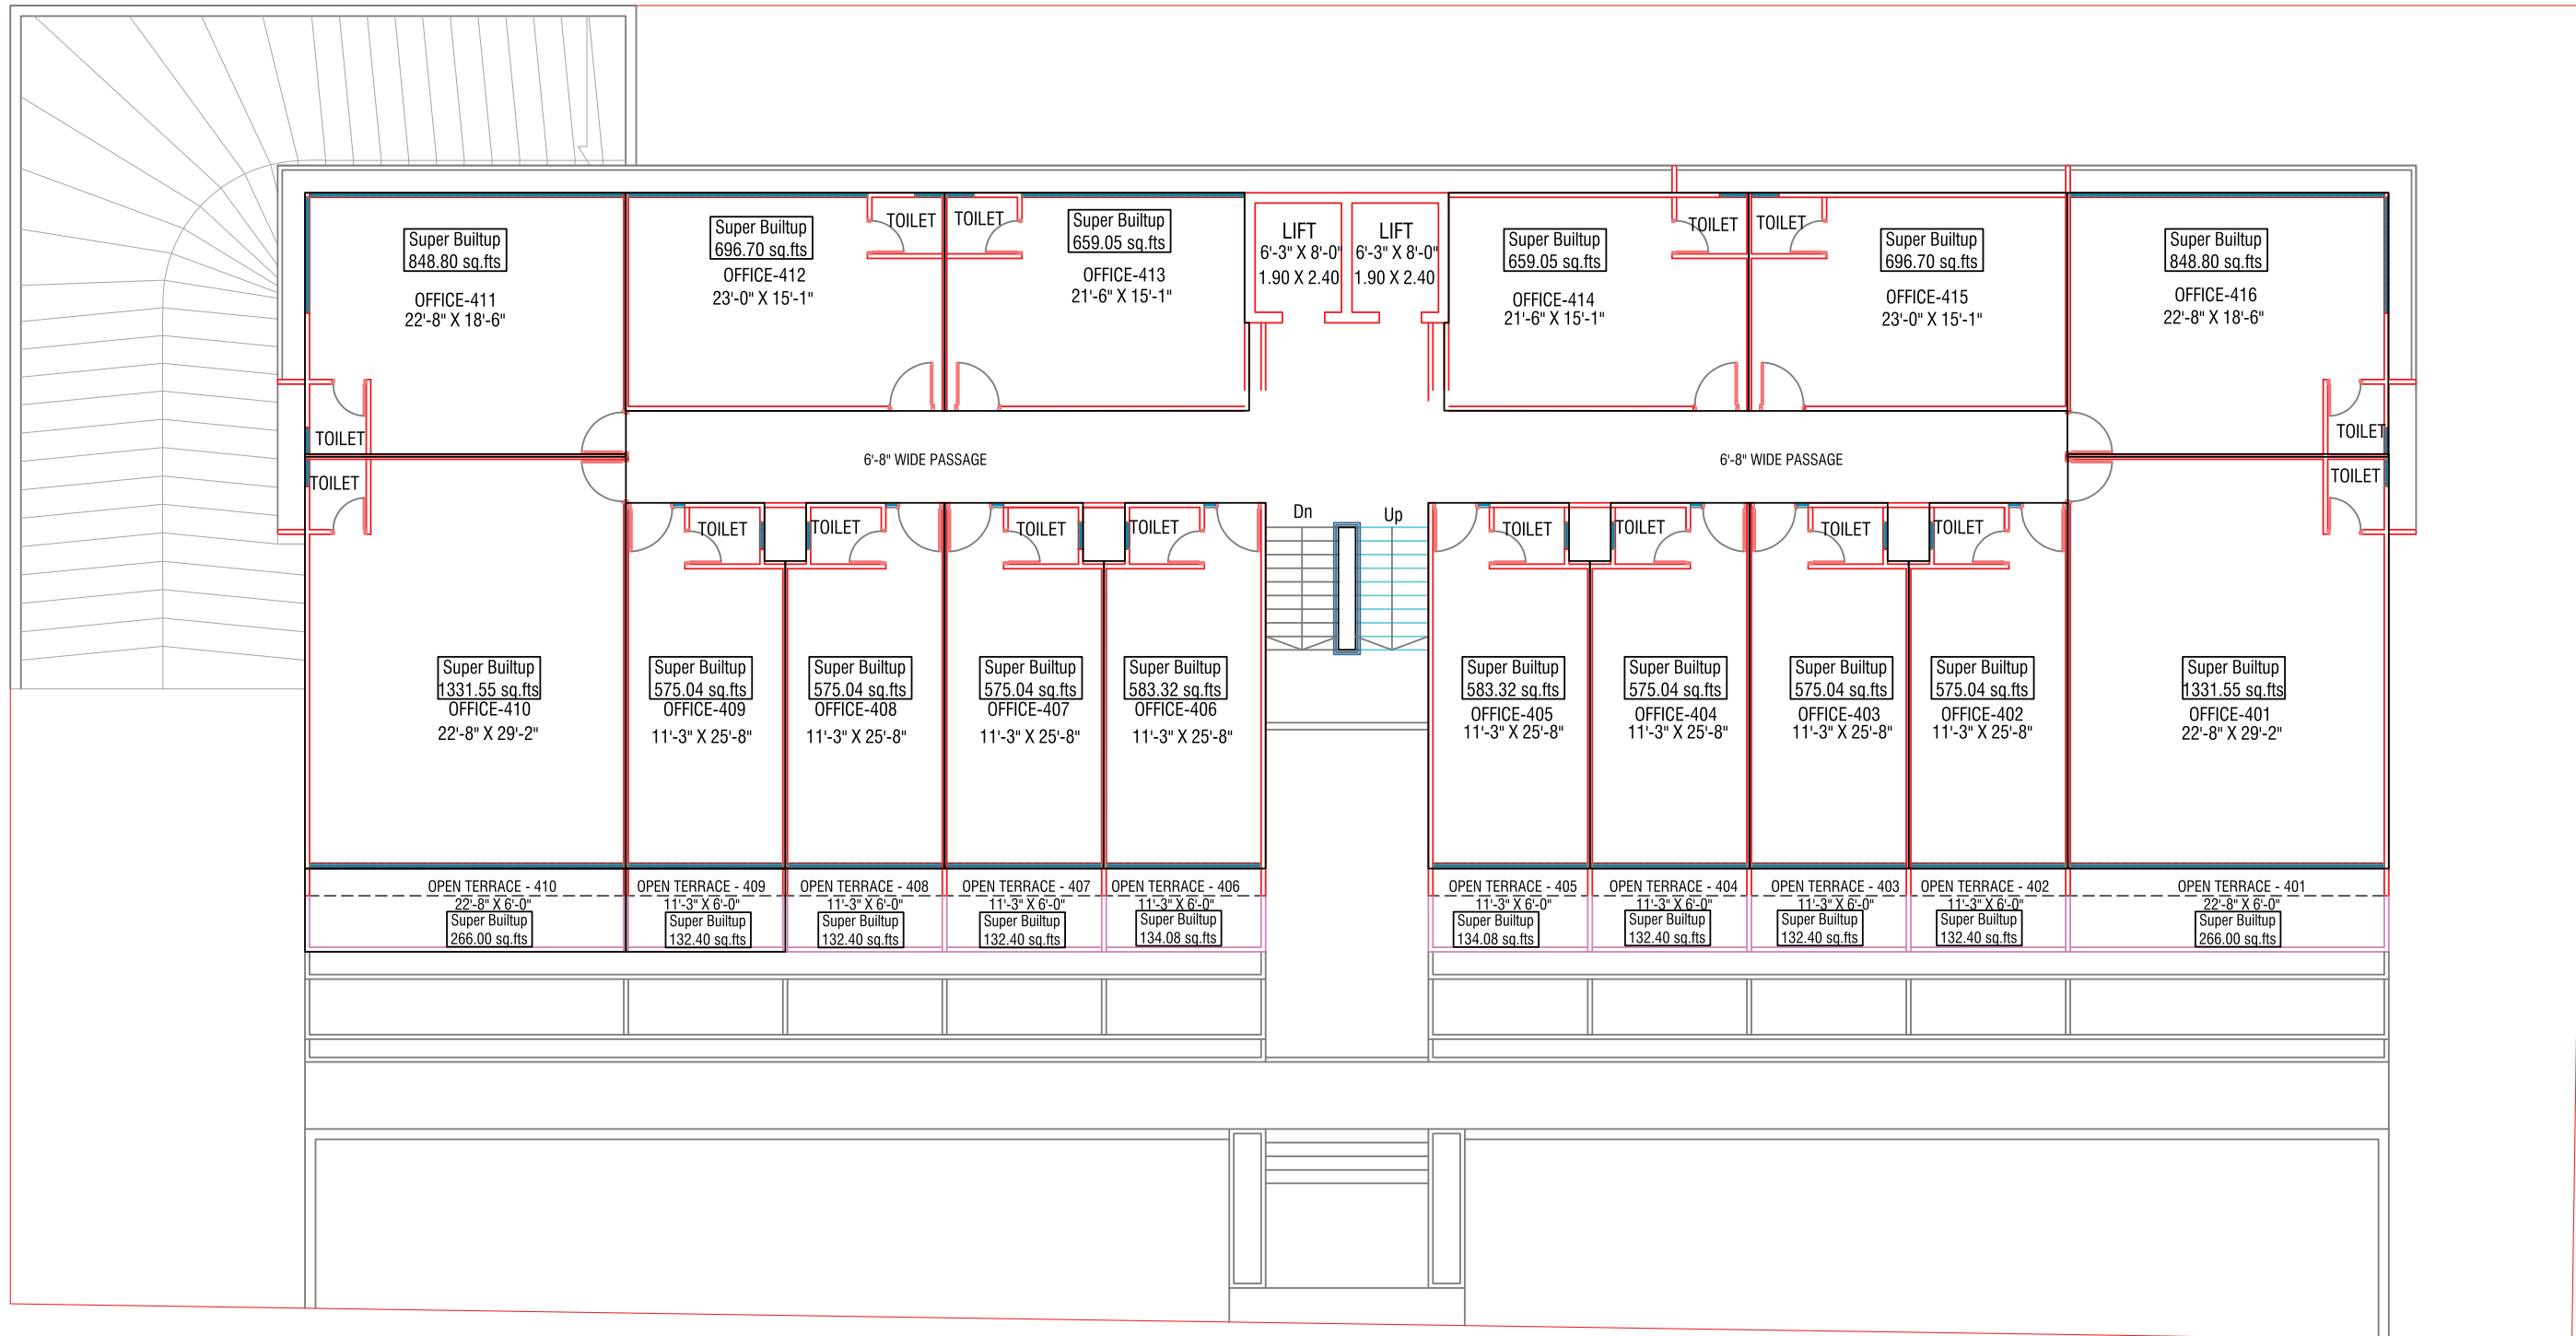

BUSINESS HUB

18.00 M T . W I D E T . P . S . R O A D

BUSINESS HUB

BASEMENT-2

BASEMENT-1

BUSINESS HUB