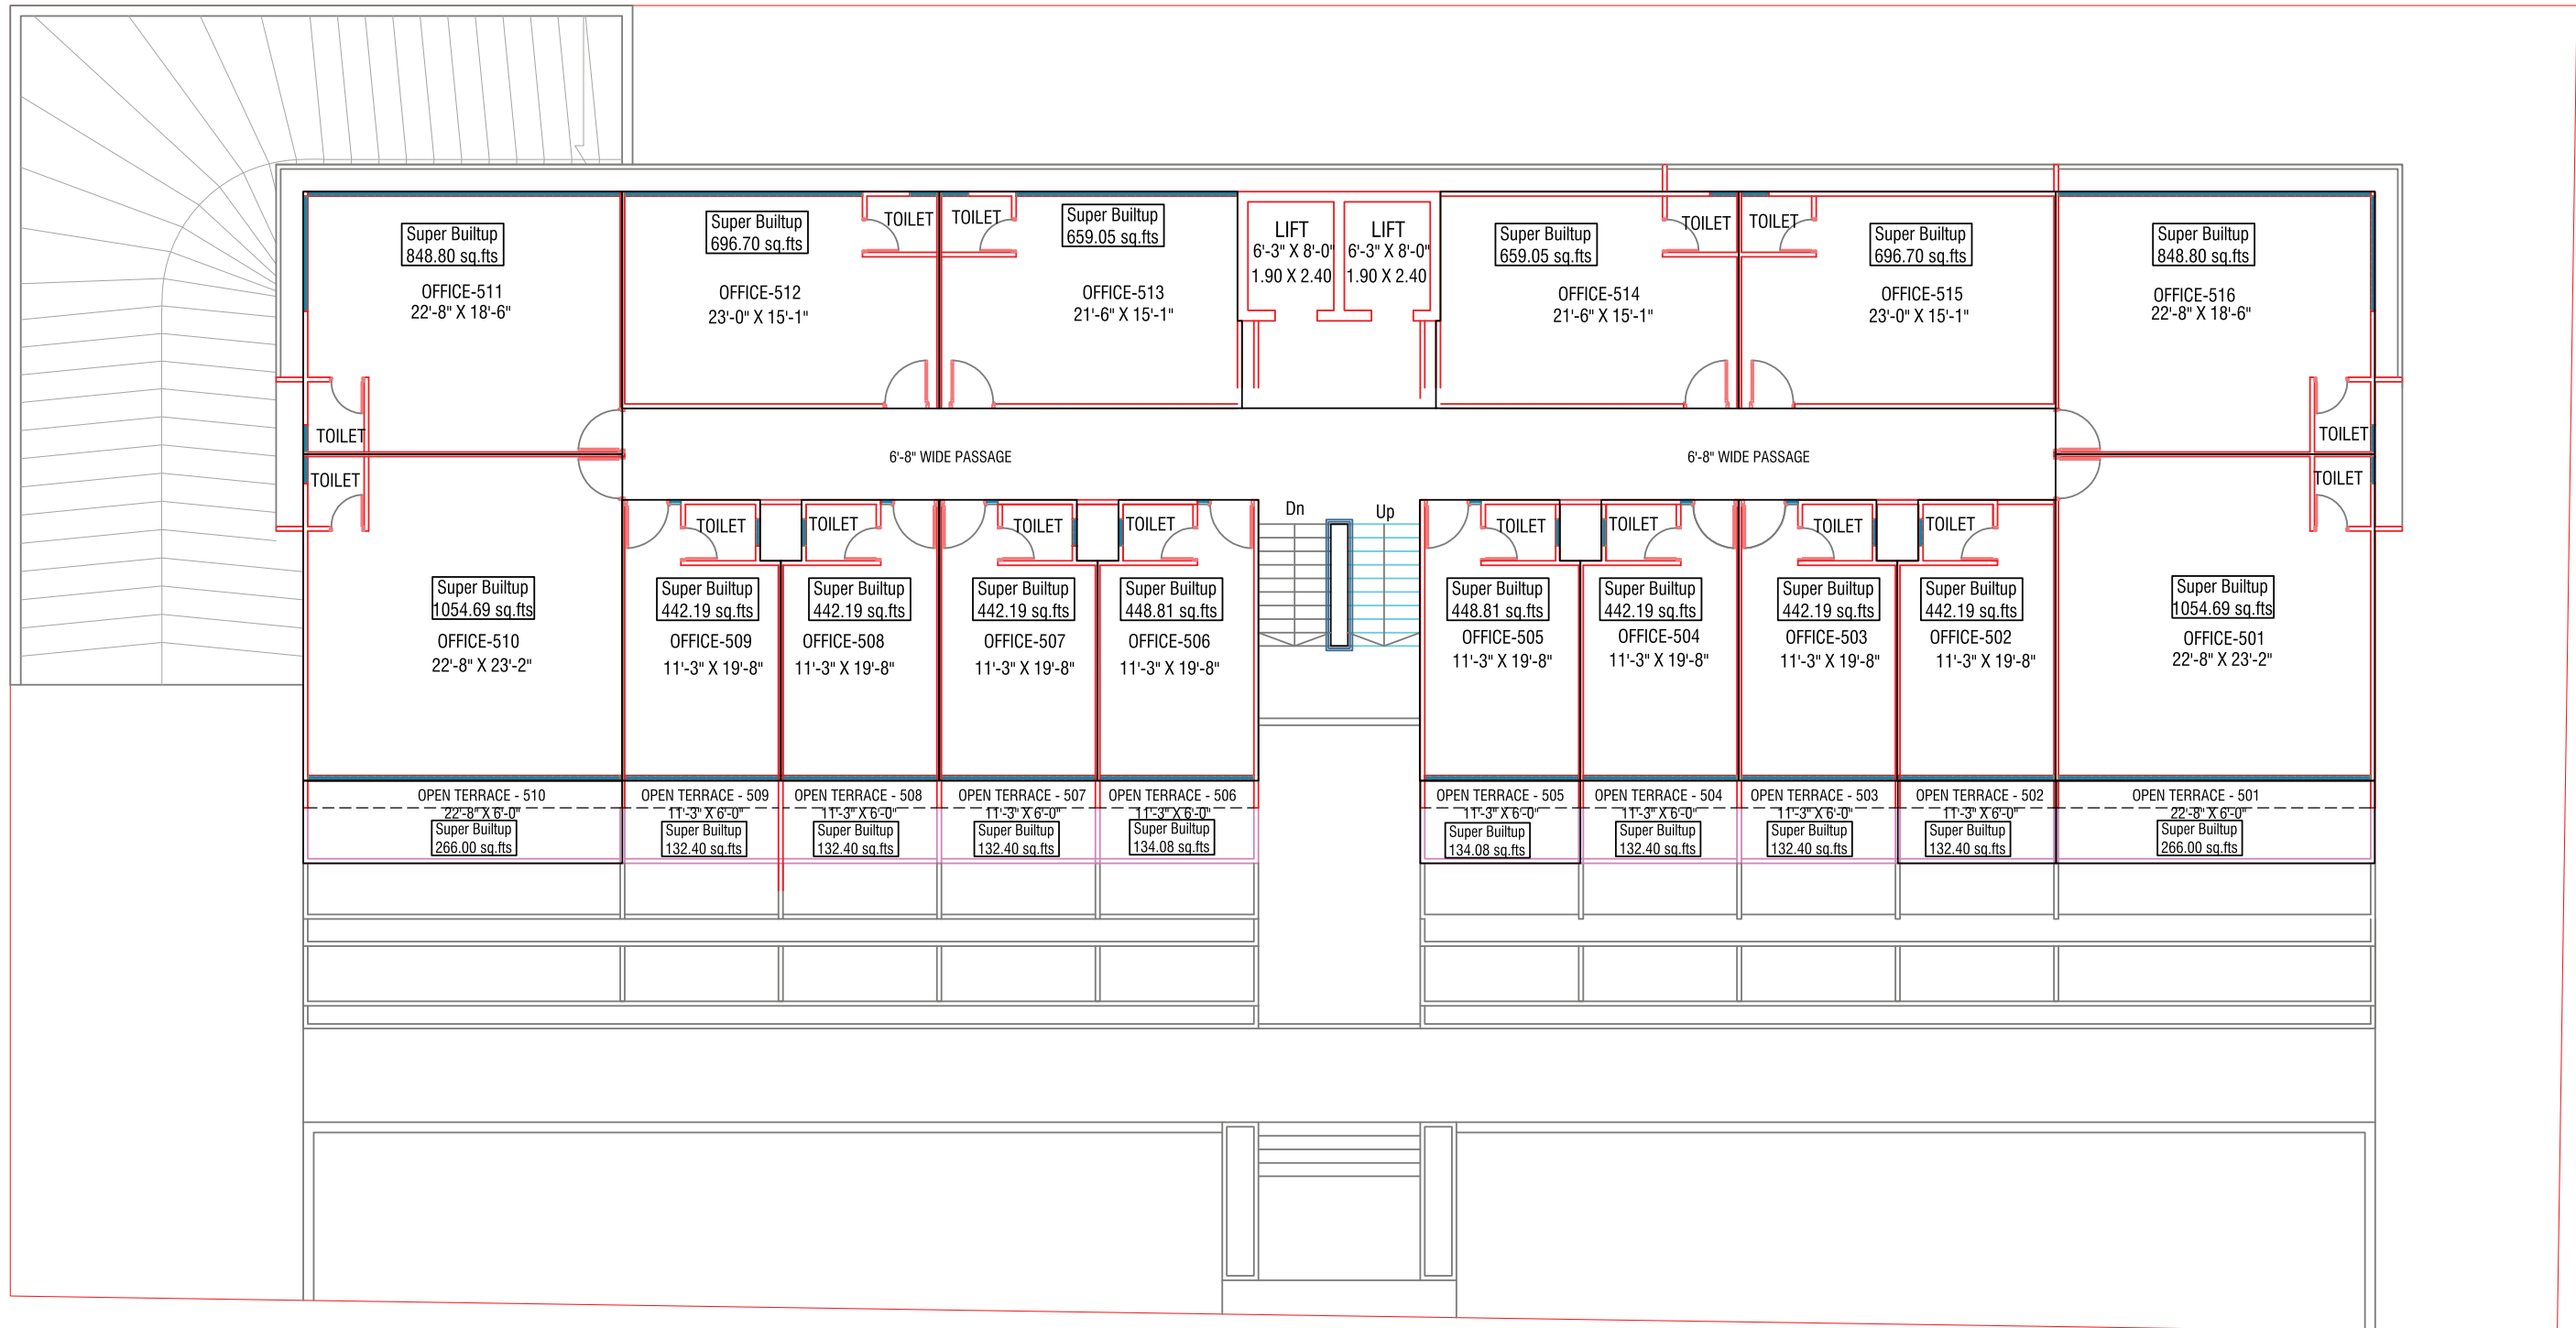

BUSINESS HUB

18.00 M T . W I D E T . P . S . R O A D

BUSINESS HUB

BASEMENT-2

BASEMENT-1

BUSINESS HUB