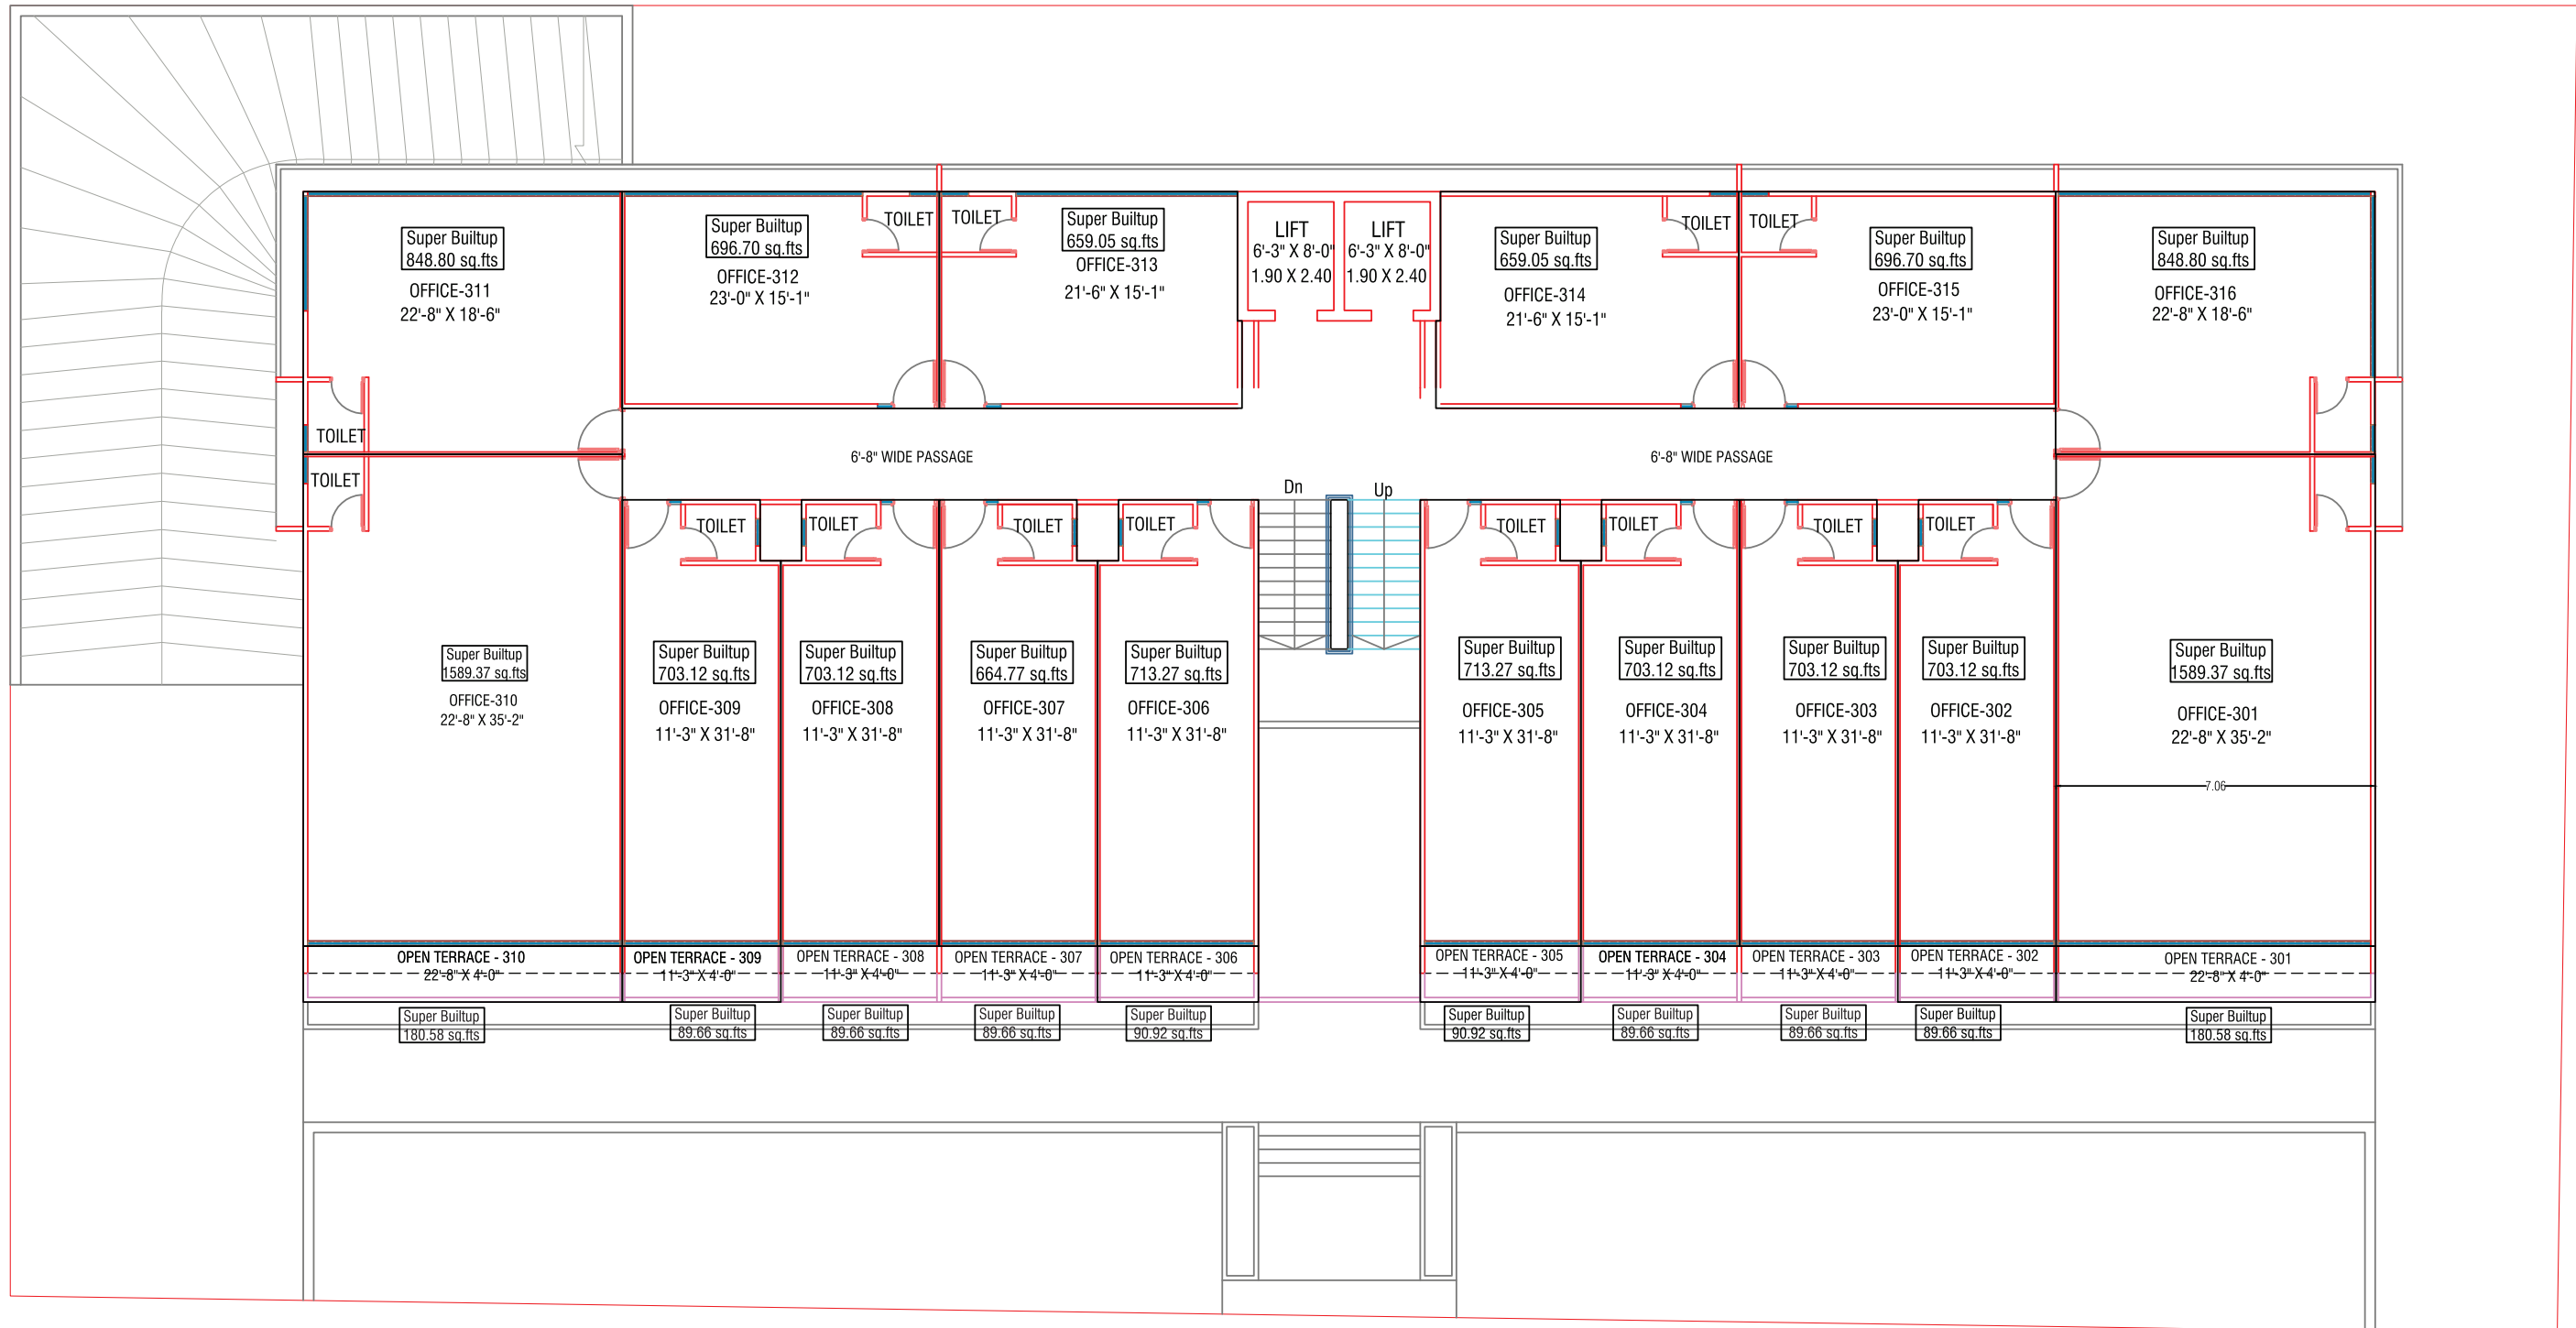

BUSINESS HUB

18.00 M T . W I D E T . P . S . R O A D

BUSINESS HUB

BASEMENT-2

BASEMENT-1

BUSINESS HUB