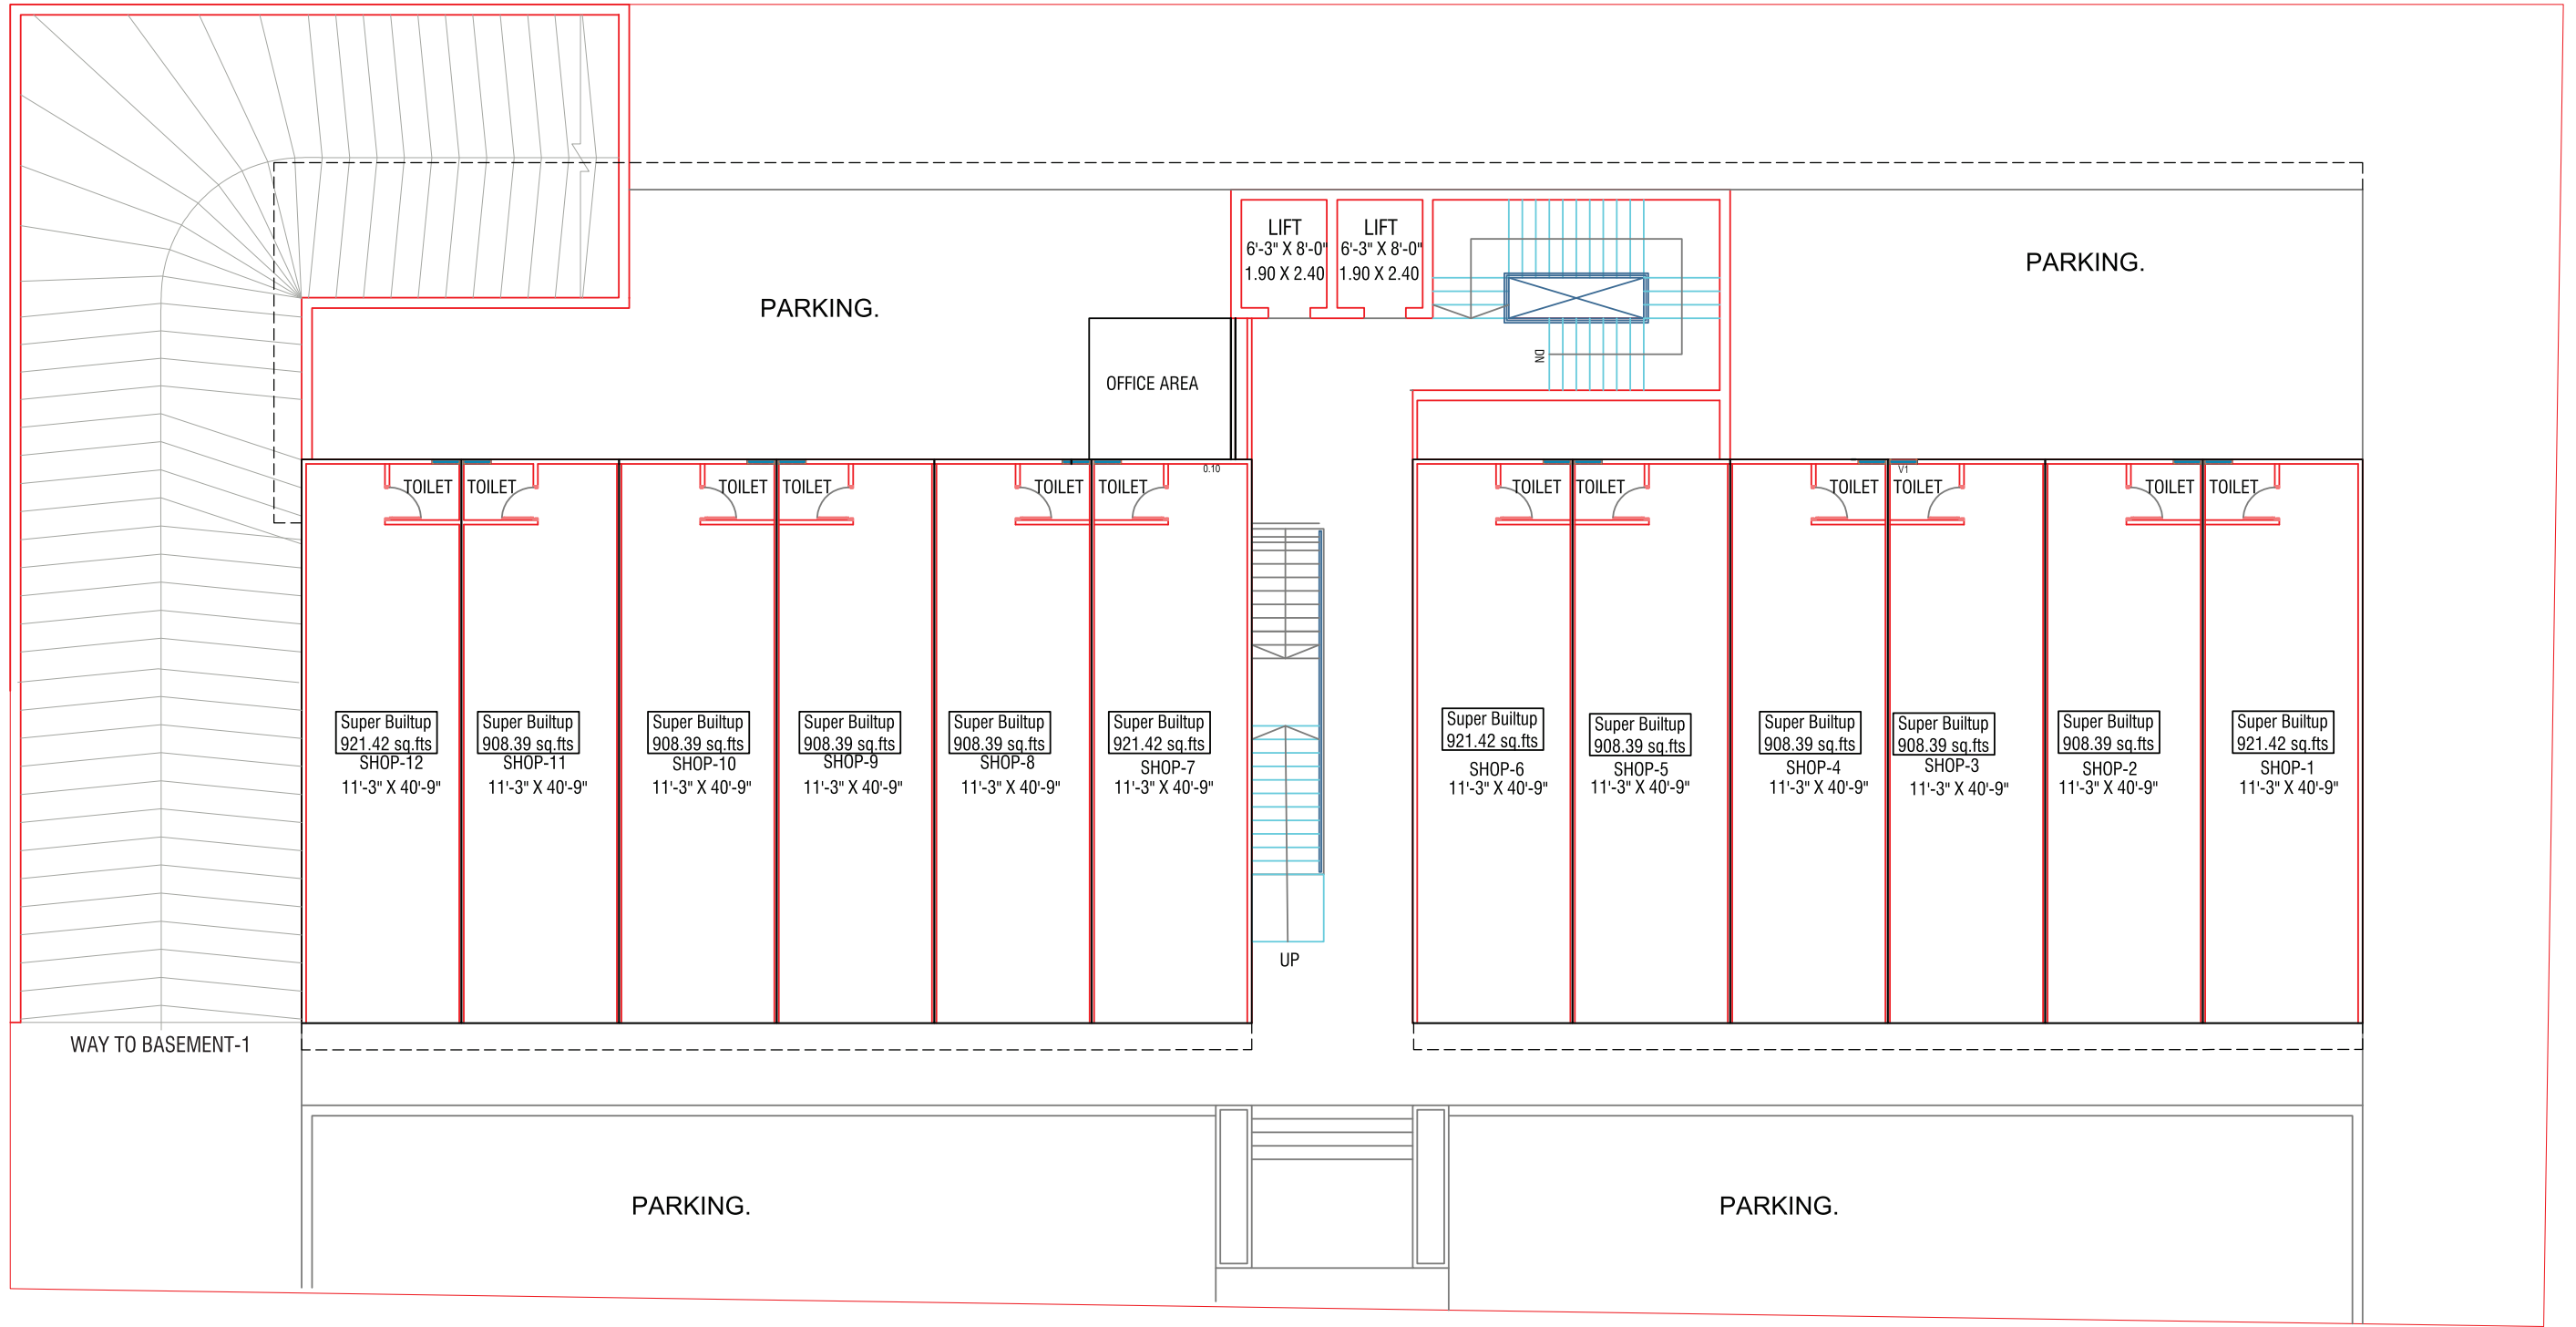

BUSINESS HUB

18.00 M T . W I D E T . P . S . R O A D

BUSINESS HUB

BASEMENT-2

BASEMENT-1

BUSINESS HUB